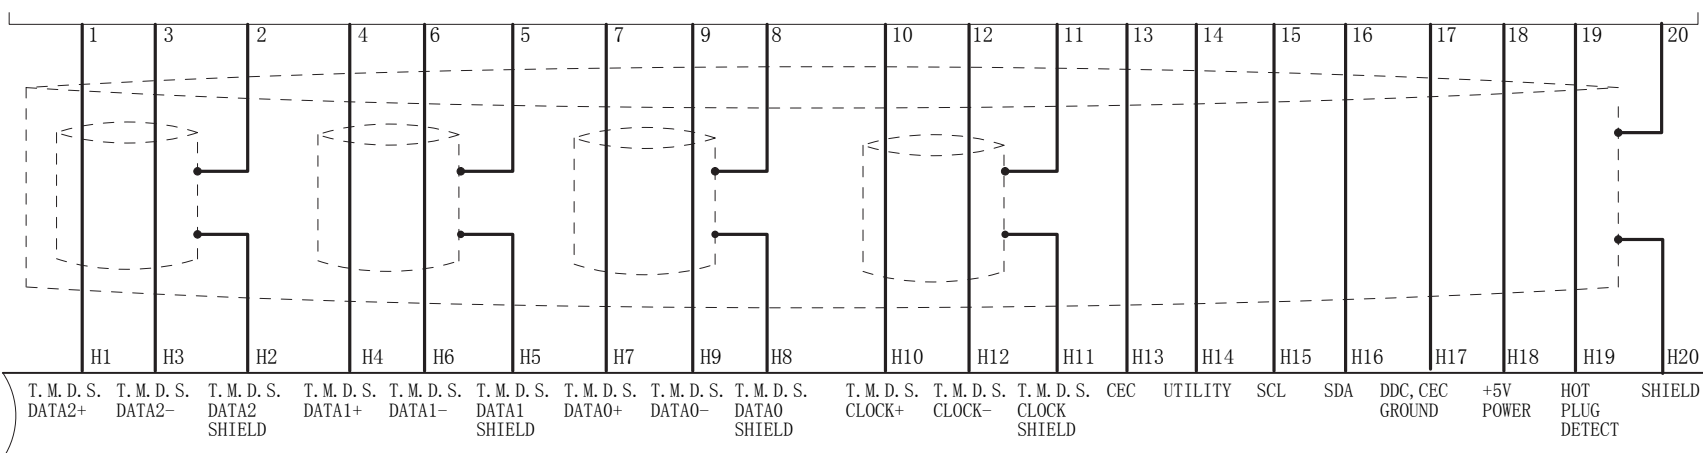

HDMI

音响单元

PARKING BRAKE SW

RR AUDIO REMOTE

REMOTE SW GND